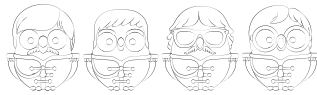

HAND DECORATED

GOOFI idol
cm 8x10

ML18GU/4BT

41
4 pc set
4 teilig Set
set 4 pcs
set 4 pcs!