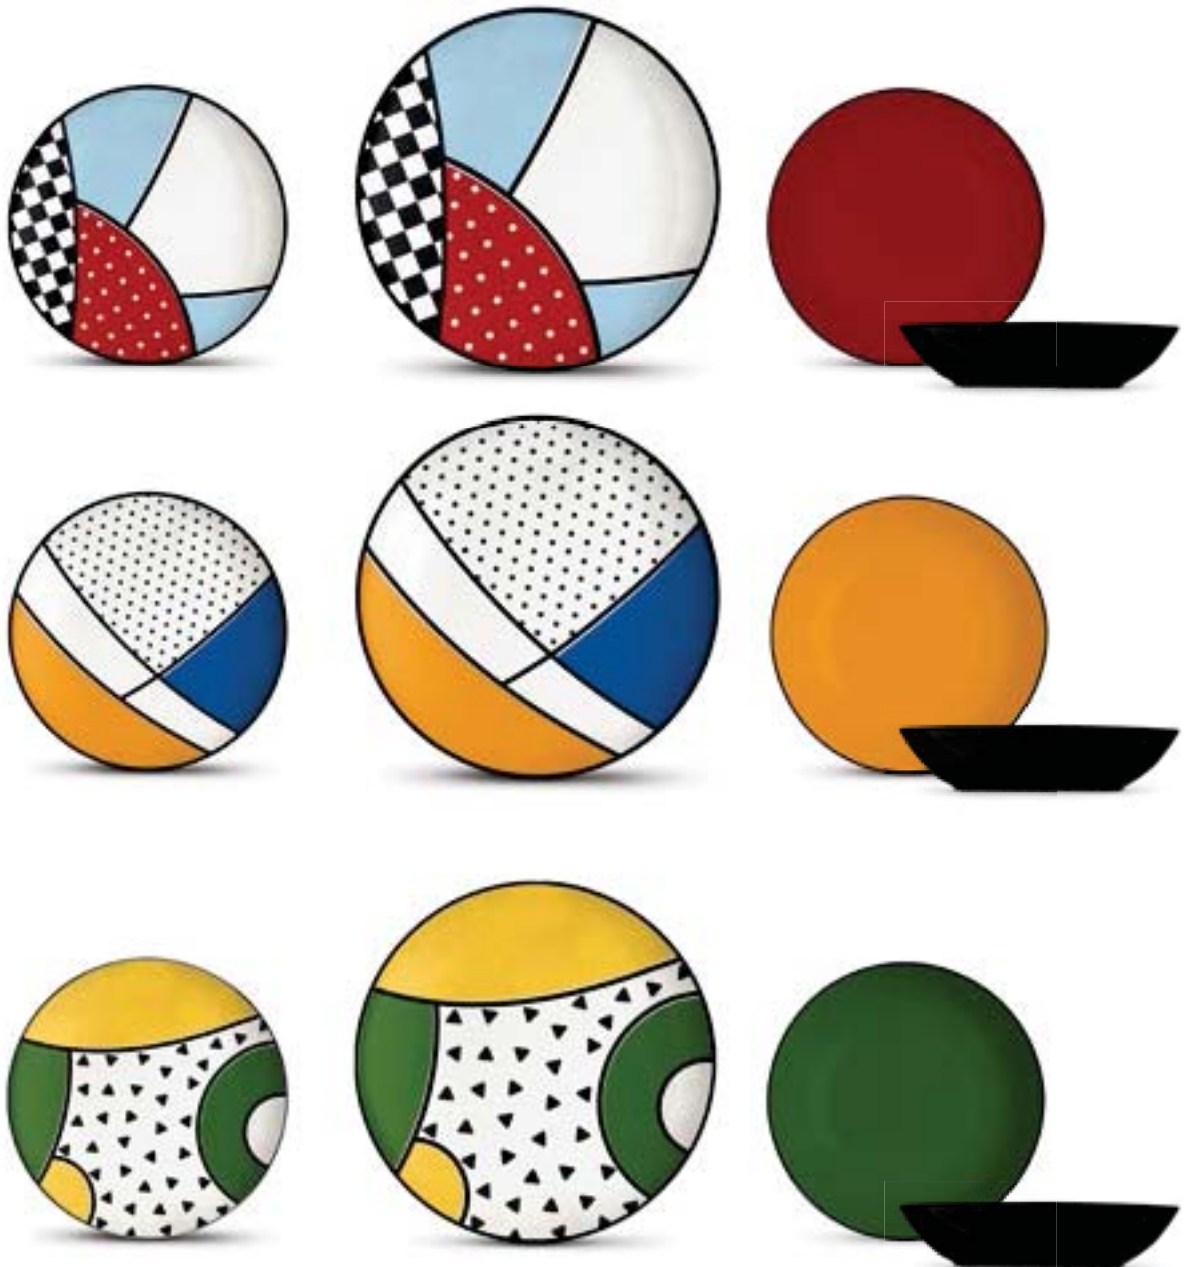

Table Decor

112030

18 PC. PLATE SET (6 SOUP PLATES-6 DINNER PLATES-6 DESSERT PLATES)

18 teilig Set (6 Suppenteller-6 Teller-6 Desserteller)

set 18 pcs. (6 assiettes creuses-6 assiettes-6 assiettes à dessert)

set 18 pzs. (6 platos de sopa-6 platos-6 platos de dessert)

dessert plate
Dessertteller
assiette à dessert
plato de dessert
ø cm 20,5

dinner plate
Teller
assiette
plato
ø cm 26,5

soup plate
Suppenteller
assiette creuse
plato de sopa
ø cm 20

STONEWARE WITH UNDERGLAZE DECORATION

DESIGNED IN ITALY

EGAN