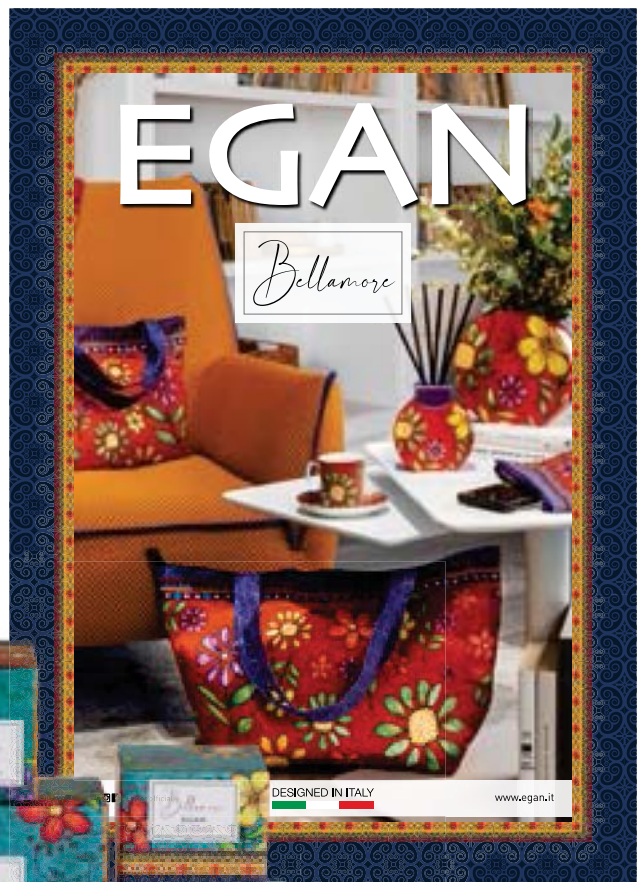

# Bellamore

VET91  
poster  
cm 50x70

EGAN

**226039**

**18 PC PLATE SET (6 soup plates-6 dinner plates-6 dessert plates)**

18 teilig Set (6 Suppenteller-6 Teller-6 Desserteller)

set 18 pcs. (6 assiettes creuses-6 assiettes-6 assiettes à dessert)